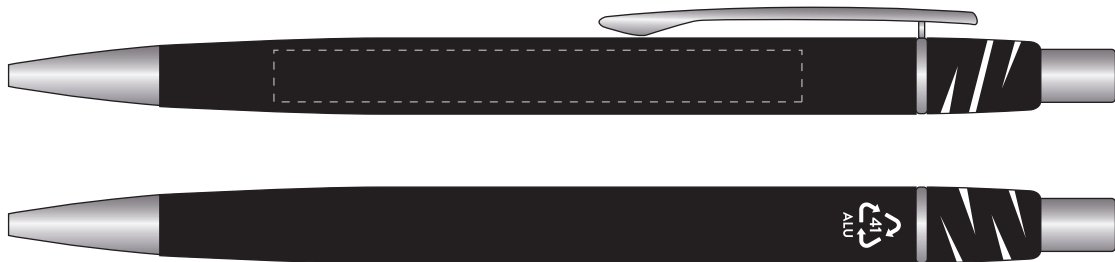

Your Ref:	Quantity:	Product Code: TPC002025
Our Ref:	Version: 1	Product Colour: BLACK

**PRINTING CONCERNS:****PRODUCT INFO:**

We stock this item in the following colours

**PANTONE REFERENCE(S)**
 Full colour printing

ARTWORK SCALE 100%

ARTWORK SCALE 100%

Digital print area: 70mm x 7mm

Product Image for visualisation  
- colours may vary

**The dashed line is to demonstrate print area and will not appear on your printed item**